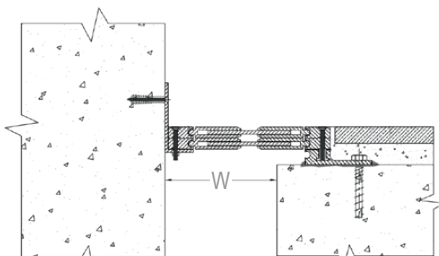

All metal floor expansion joint for exterior and interior use. For all types of finishes: tiles, marble, natural stone, resin, flexible floors...

Perfil encastrado  
Embedded profile

**JDH 6.20-135**

Suelo / suelo

Floor to floor

**JDH 6.20-135 A con cantonera visible**  
With visible side plate

Suelo / pared

Floor to wall

**JDH 6.20-135 A con cantonera invisible**  
With invisible side plate

Suelo / pared

Floor to wall

Ref. JDH 6.20	6.20-135	6.20-210	6.20-250	6.20-340
W [mm] Ancho hasta / Gap up to	135	210	250	340
H [mm] Altura / Height	32 / 45,5			
S [mm] aprox. / approx.	195	280	310	405
B [mm] aprox. / approx.	255	380	410	505
Movimientos admisibles [mm] Movement capacity [mm]	+20 / -20	+50 / -50	+60 / -60	+75 / -75
Material	Aluminio / Aluminium			
Longitud estándar [m] / Standard length [m]	4			
Carga / Load-bearing capacity				