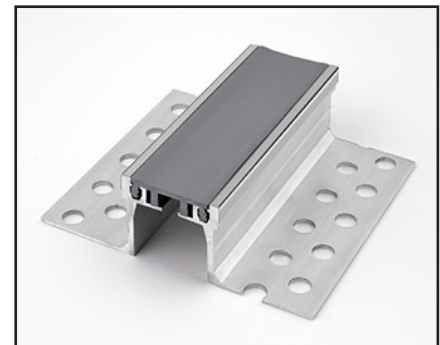

VEDA FRANCE

Joints bâtiment - Building joints

Joint de dilatation de sol

Mechanical floor joint

Series JDH 5.02 with caps

Joint de dilatation de sol pour extérieur et intérieur constitué de cornières en aluminium, d'un insert souple interchangeable et de capots métalliques en inox ou laiton, pour tous types de finitions : dalle, chape, carrelage, etc.

Mechanical floor expansion joint made of aluminium side plates, interchangeable flexible insert and metallic caps in stainless steel or brass, for all types of finishes: screed, natural stone, cast stone, etc.

Profilé encastré
Embedded profile

JDH 5.02 with caps

Ref. JDH 5.02 avec capots	5.02-050	5.02-060
W [mm] ouverture / Gap up to [mm]	50	60
H [mm] hauteur / Depth [mm]	36 / 51	
B [mm] approx.	165	175
S [mm] approx.	50	65
Mouvement admissible M [mm] Accommodation of movement M [mm]	+7 / -7	+10 / -10
Couleur de l'insert / Insert color	Noir, gris* / Black, grey*	
Matériau / Material	Aluminium, Inox, laiton, nitrile / Aluminium, stainless steel, brass, nitrile	
Longueur standard [m] / Standard length [m]	3	
Charge [kN] Load-bearing capacity [kN]		

The load-bearing capacity is always indicated for a joint in its initial position. In case of opening movements, the load-bearing capacity significantly reduces and the product will thus be only adapted for a light pedestrian traffic. The indicated load-bearing capacities are based on pneumatic wheels vehicles with a contact surface of 200x200 mm.