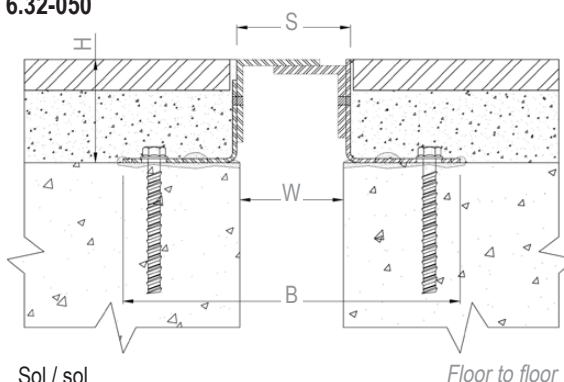

Mechanical floor expansion joint for exterior and interior, made of two stainless steel side plates. For all types of finishes: screed, natural stone, cast stone, marble... Available finishes: mill, polished, brushed or gloss finish.

Profilé encastré
Embedded profile

JDH 6.32

JDH 6.32-050

Ref. JDH 6.32	6.32-020	6.32-030	6.32-040	6.32-050	6.32-060
W [mm] Ouverture jusqu'à / Gap up to	20	30	40	50	60
H [mm] Hauteur / Depth	30 à / to 100		35 à / to 100	40 à / to 100	50 à / to 100
S [mm] approx.	30	37	45	55	68
B [mm] approx.	128	133	143	165	205
Mouvements admissibles [mm] Movement capacities [mm]	+5 / -5	+8 / -8	+10 / -10	+13 / -13	+15 / -15
Matériau / Material	Acier inoxydable (304 ou 316) / Stainless steel (304 or 316)				
Longueur standard [ml] / Standard length [lm]	3				
Charges Load-bearing capacities					

Fixations : nous consulter pour préconisation. / Fixings: please contact us for technical recommendation.

Existe en version sol/mur. / Floor to wall profile available.

The load-bearing capacity is always indicated for a joint in its initial position. In case of opening movements, the load-bearing capacity significantly reduces and the product will thus be only adapted for a light pedestrian traffic. The indicated load-bearing capacities are based on pneumatic wheels vehicles with a contact surface of 200x200 mm.