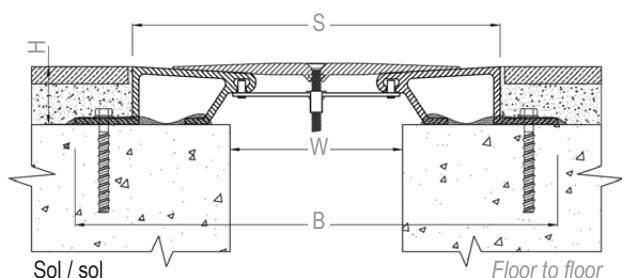

VEDA FRANCE

Joints bâtiment - Building joints

Joint de dilatation de sol tout métal

All metal floor expansion joint

Series JDH 6.17

Joint de dilatation de sol sismique tout métal pour extérieur et intérieur. Pour tous types de finitions : dalle, chape, carrelage, marbre...

All metal floor expansion joint for exterior and interior use. For all types of finishes: screed, natural stone, cast stone, marble...

JDH 6.17-150

Profilé encastré
Embedded profile

JDH 6.17-150 A

JDH 6.17-200*

Ref. JDH 6.17	6.17-050	6.17-100	6.17-150	6.17-200
W [mm] Ouverture jusqu'à / Gap up to	50	100	150	200
H [mm] Hauteur / Height	38		50 / 85	
S [mm] approx.	175	225	320	370
B [mm] approx.	226	276	420	470
Mouvements admissibles [mm] Movement capacity [mm]	+25 / -25	+50 / -50	+75 / -75	+100 / -100
Matériaux / Materials	Aluminium, plateau en aluminium ou acier inoxydable Aluminium, aluminium or stainless steel cover plate			
Longueur standard [m] / Standard length [m]	3			
Charges [kN] Load-bearing capacity [kN]				

*Design similaire pour les références 050 et 100. / Similar design for references 050 and 100.

The load-bearing capacity is based on the initial position of the joint. The indicated load-bearing capacities are based on pneumatic wheels vehicles with a contact surface of 200x200 mm.