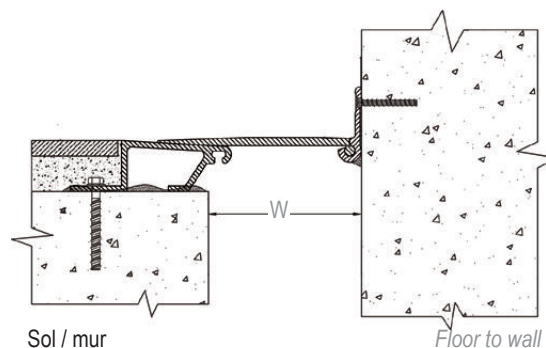

All metal floor expansion joint for exterior and interior use. For all types of finishes: screed, natural stone, cast stone, marble...

JDH 6.17-150

Profilé encastré
Embedded profile

JDH 6.17-150 A

JDH 6.17-200*

Ref. JDH 6.17	6.17-050	6.17-100	6.17-150	6.17-200
W [mm] Ouverture jusqu'à / Gap up to	50	100	150	200
H [mm] Hauteur / Height	38		50 / 85	
S [mm] approx.	175	225	320	370
B [mm] approx.	226	276	420	470
Mouvements admissibles [mm] Movement capacity [mm]	+25 / -25	+50 / -50	+75 / -75	+100 / -100
Matériaux / Materials	Aluminium, plateau en aluminium ou acier inoxydable Aluminium, aluminium or stainless steel cover plate			
Longueur standard [m] / Standard length [m]	3			
Charges [kN] Load-bearing capacity [kN]				

*Design similaire pour les références 050 et 100. / Similar design for references 050 and 100.

The load-bearing capacity is based on the initial position of the joint. The indicated load-bearing capacities are based on pneumatic wheels vehicles with a contact surface of 200x200 mm.