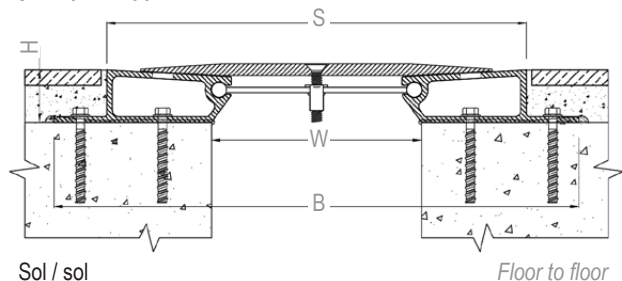

All metal floor expansion joint for exterior and interior use. For all types of finishes: screed, natural stone, cast stone, marble...

JDH 6.17-150

Profilé encastré
Embedded profile

JDH 6.17-150 A

JDH 6.17-200*

Ref. JDH 6.17	6.17-050	6.17-100	6.17-150	6.17-200
W [mm] Ouverture jusqu'à / Gap up to	50	100	150	200
H [mm] Hauteur / Height	38		50 / 85	
S [mm] approx.	175	225	320	370
B [mm] approx.	226	276	420	470
Mouvements admissibles [mm] Movement capacity [mm]	+25 / -25	+50 / -50	+75 / -75	+100 / -100
Matériaux / Materials	Aluminium, plateau en aluminium ou acier inoxydable Aluminium, aluminium or stainless steel cover plate			
Longueur standard [m] / Standard length [m]	3			
Charges [kN] Load-bearing capacity [kN]				

*Design similaire pour les références 050 et 100. / Similar design for references 050 and 100.

The load-bearing capacity is based on the initial position of the joint. The indicated load-bearing capacities are based on pneumatic wheels vehicles with a contact surface of 200x200 mm.